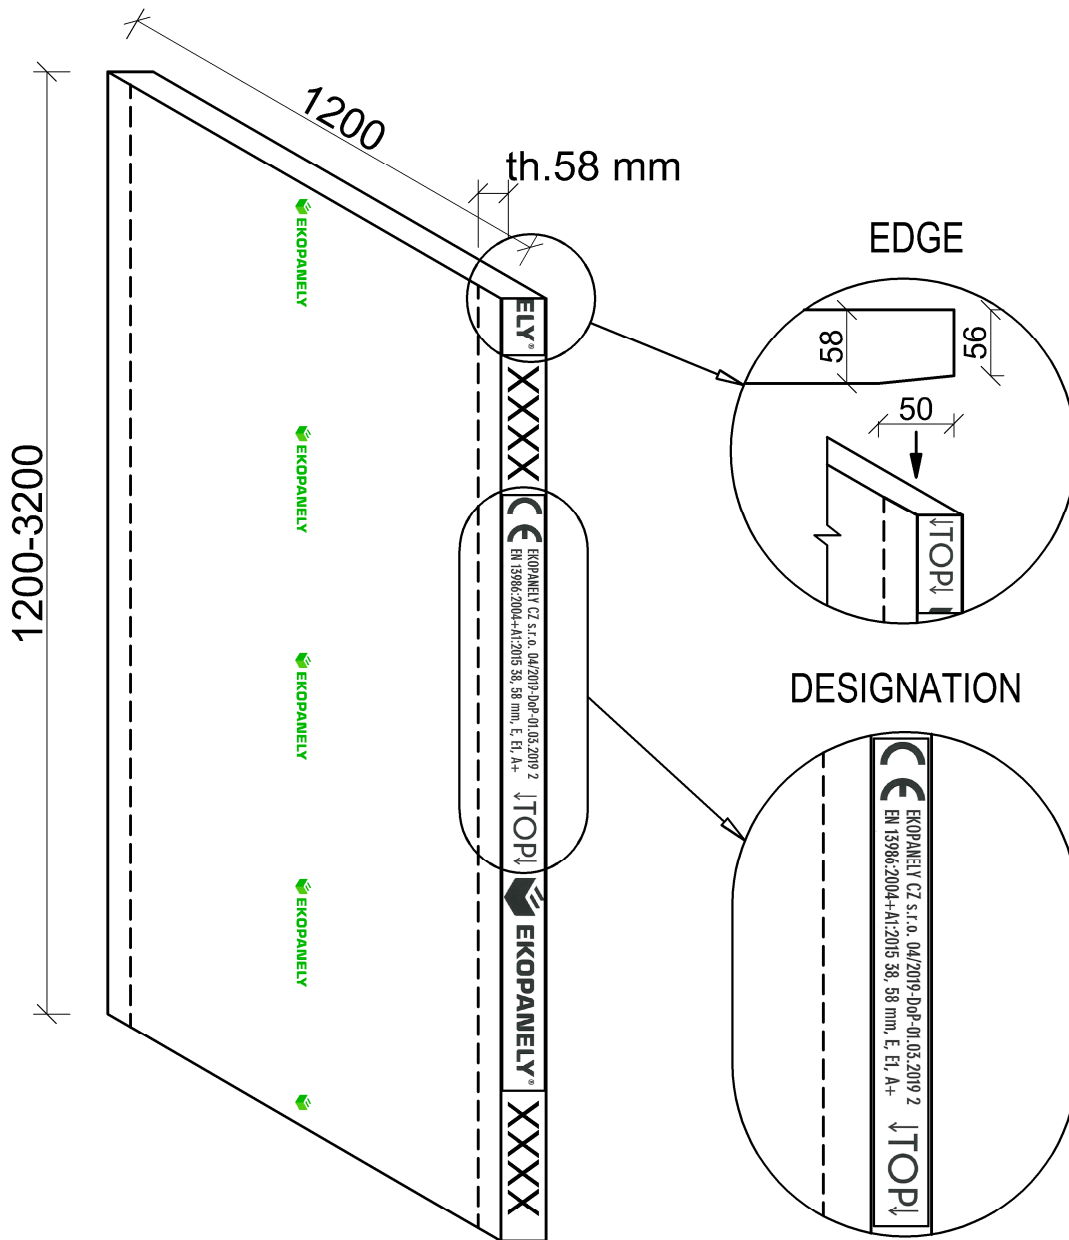

EKOPANELY BOARD E60/1200

STORAGE max. 3x PALETTS (20 ks)